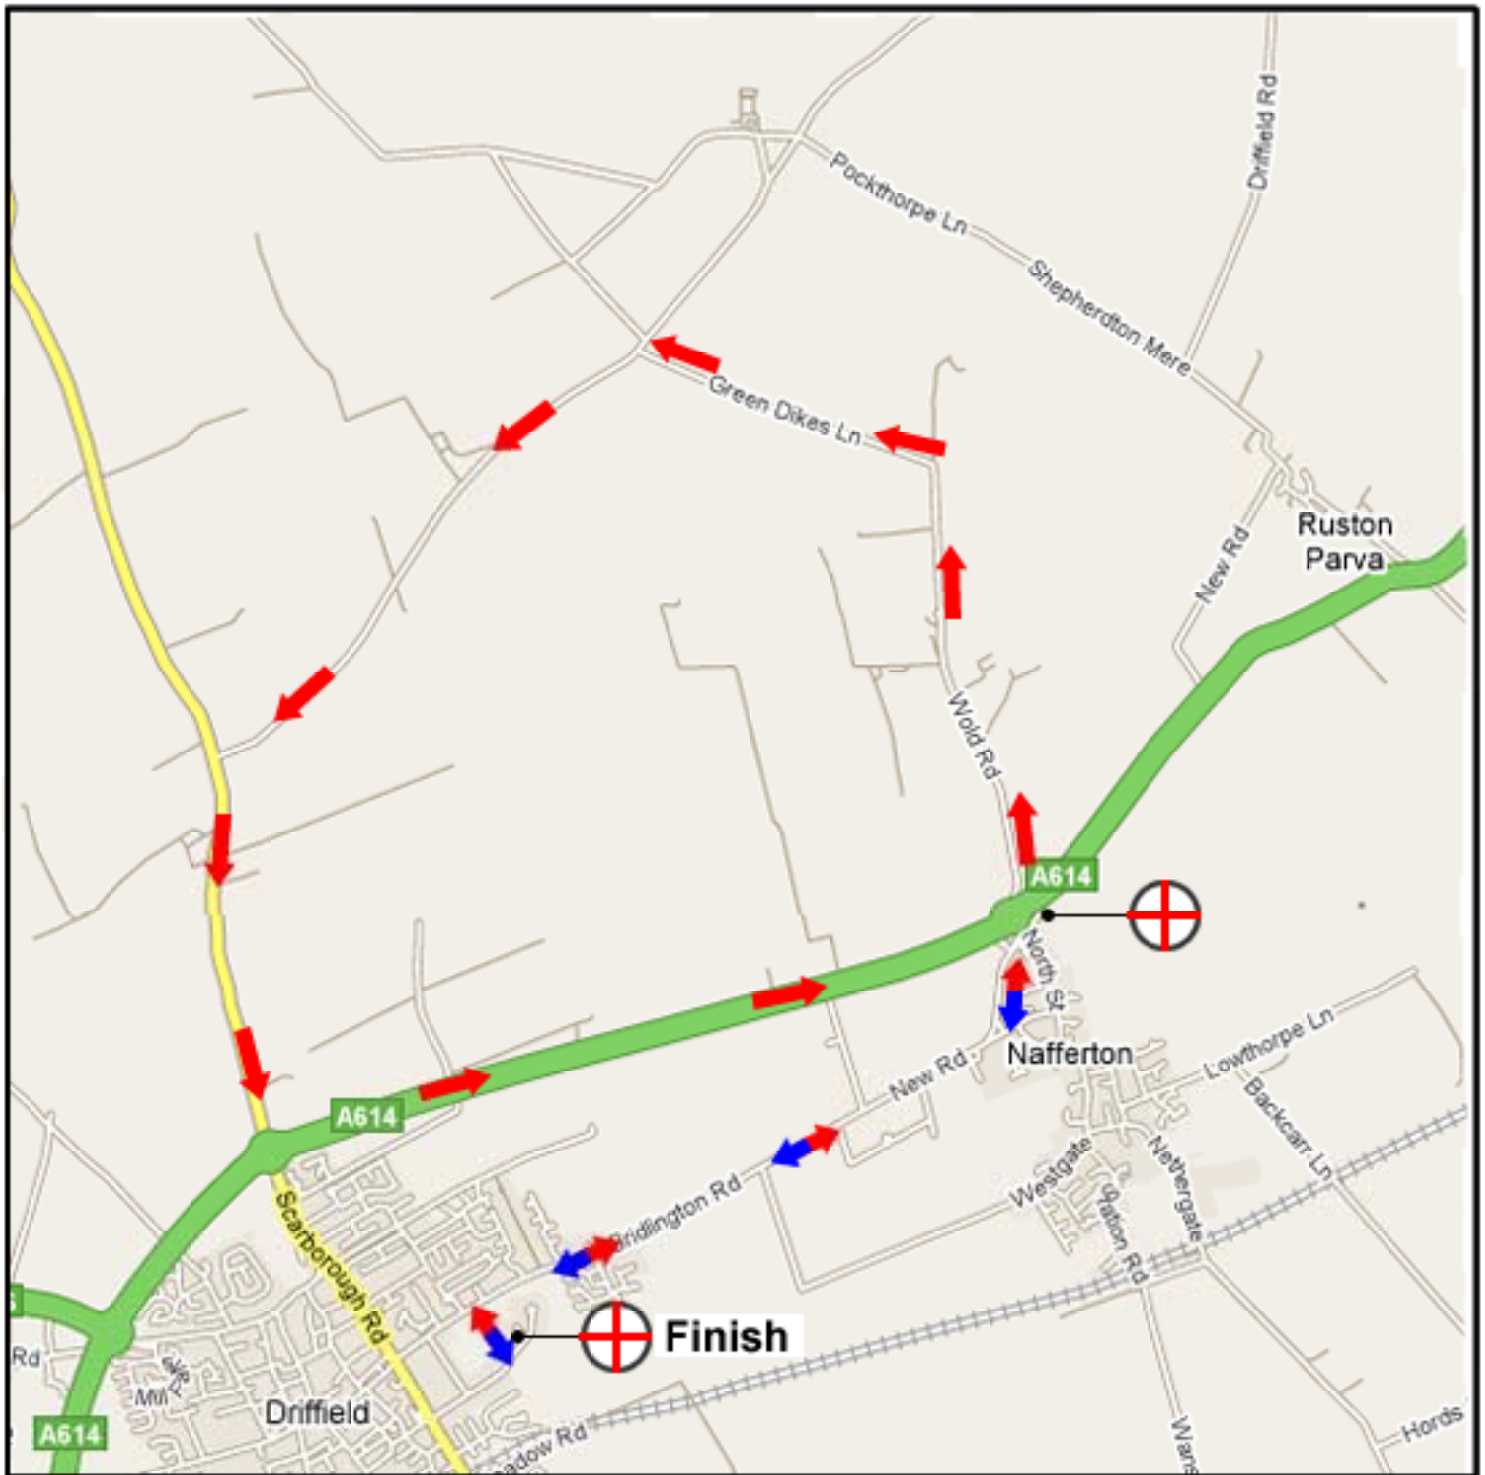

CYCLE ROUTE - 20KM IN TOTAL

CYCLE - 1 LAP

CYCLE - OUT & BACK SECTION

FIRST AID POINT