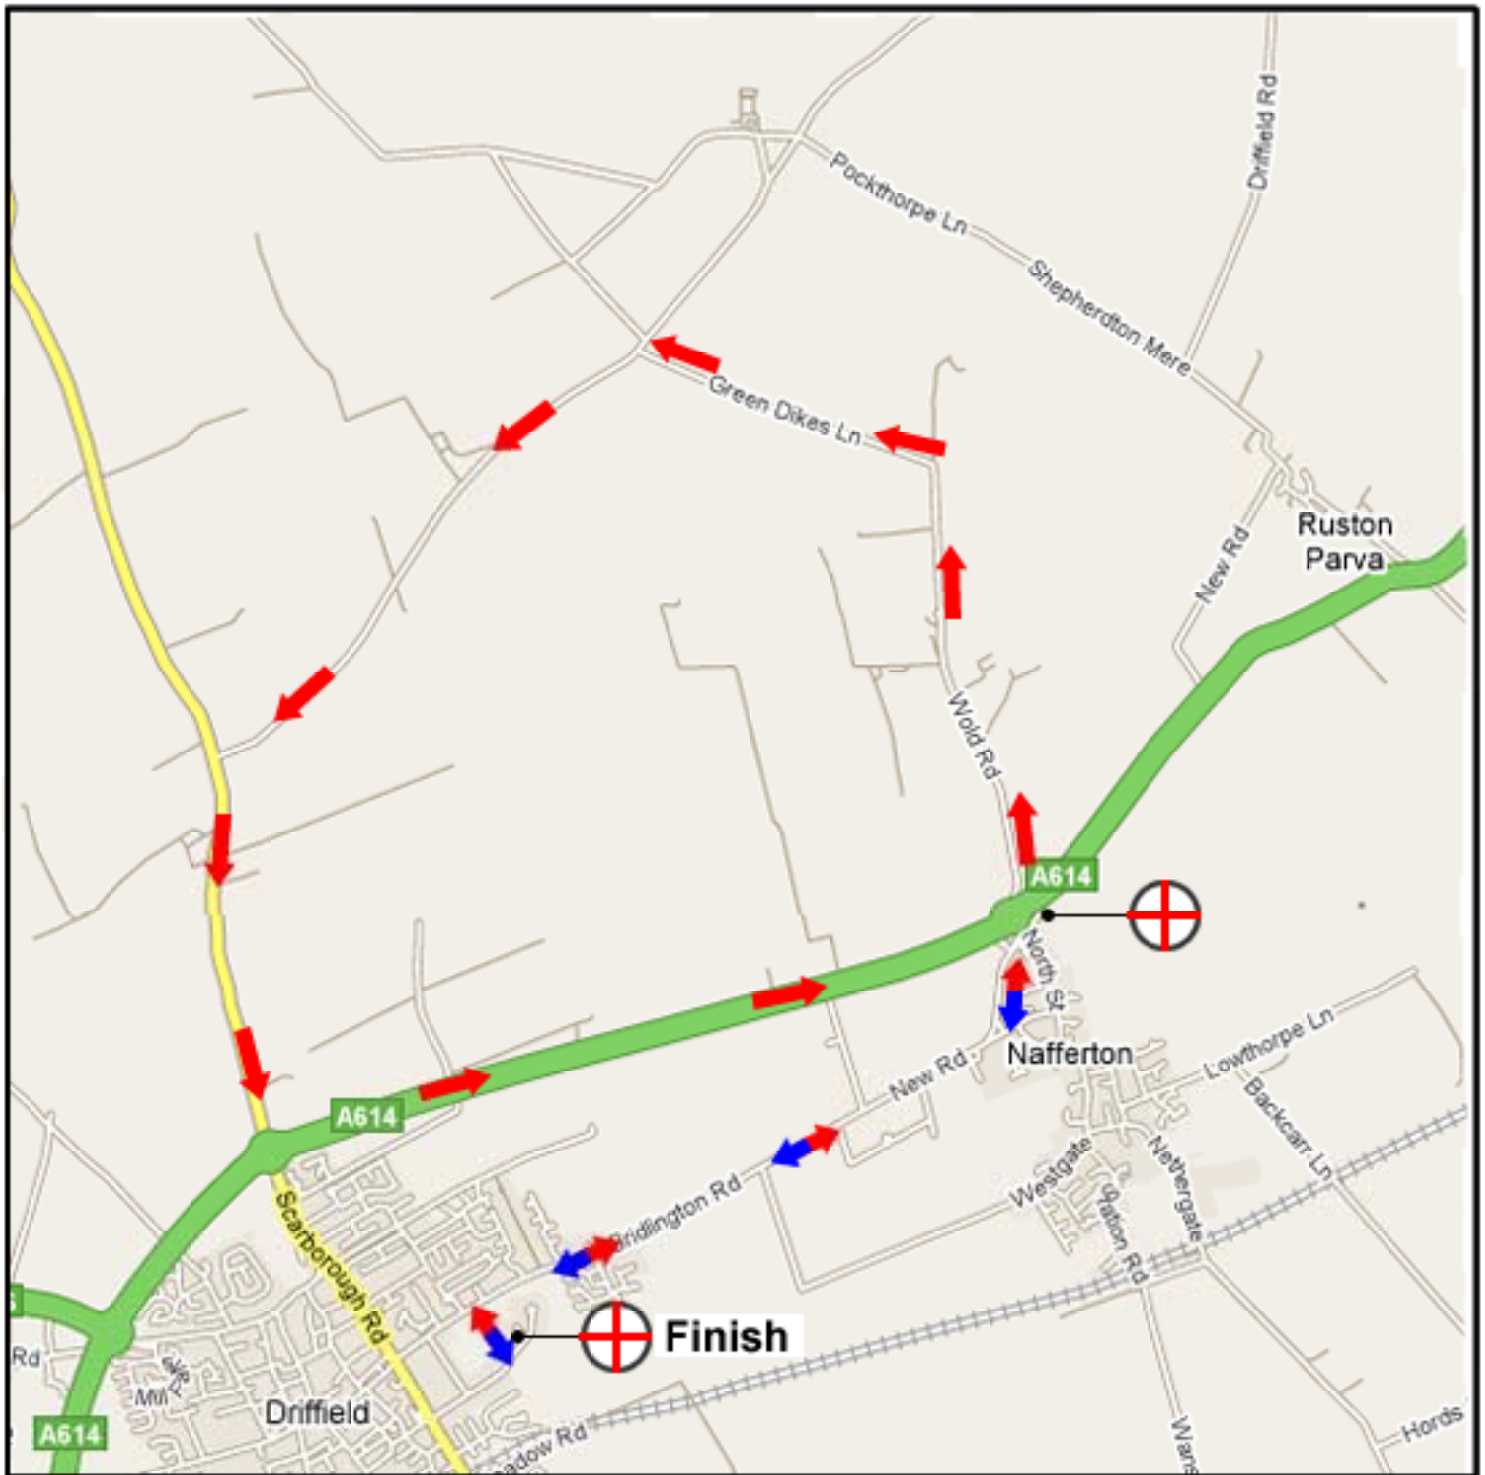

CYCLE ROUTE - 18KM IN TOTAL

CYCLE - 1 LAP

CYCLE - OUT & BACK SECTION

FIRST AID POINT